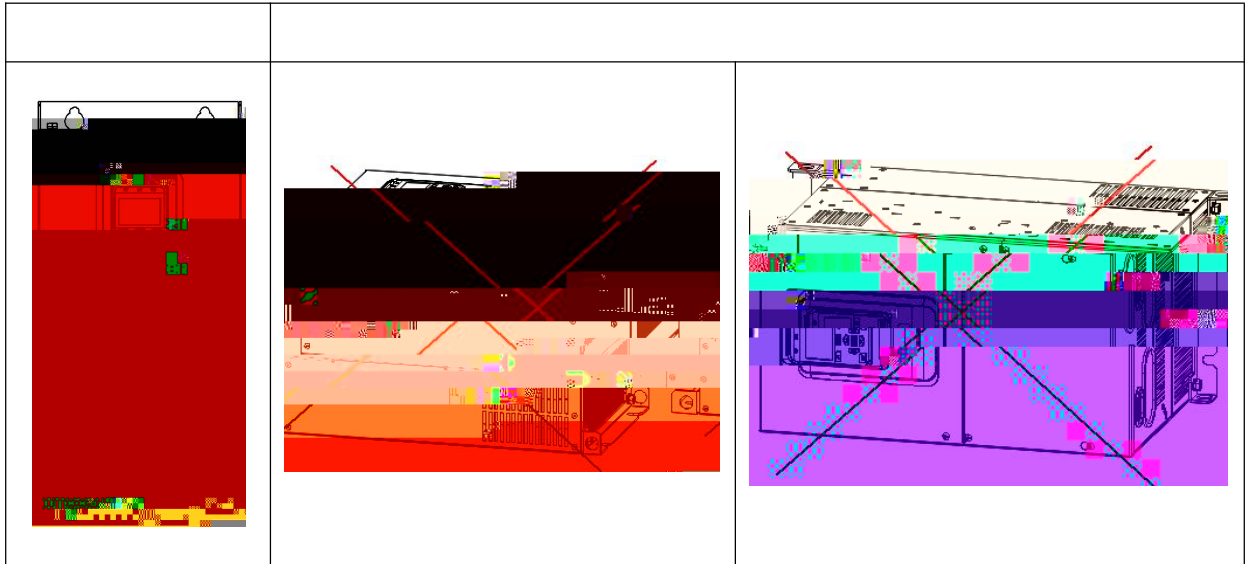

%%$$ %	%%$$	' $$$ %%$
	&		

' " &

' " &" %

' " &" &